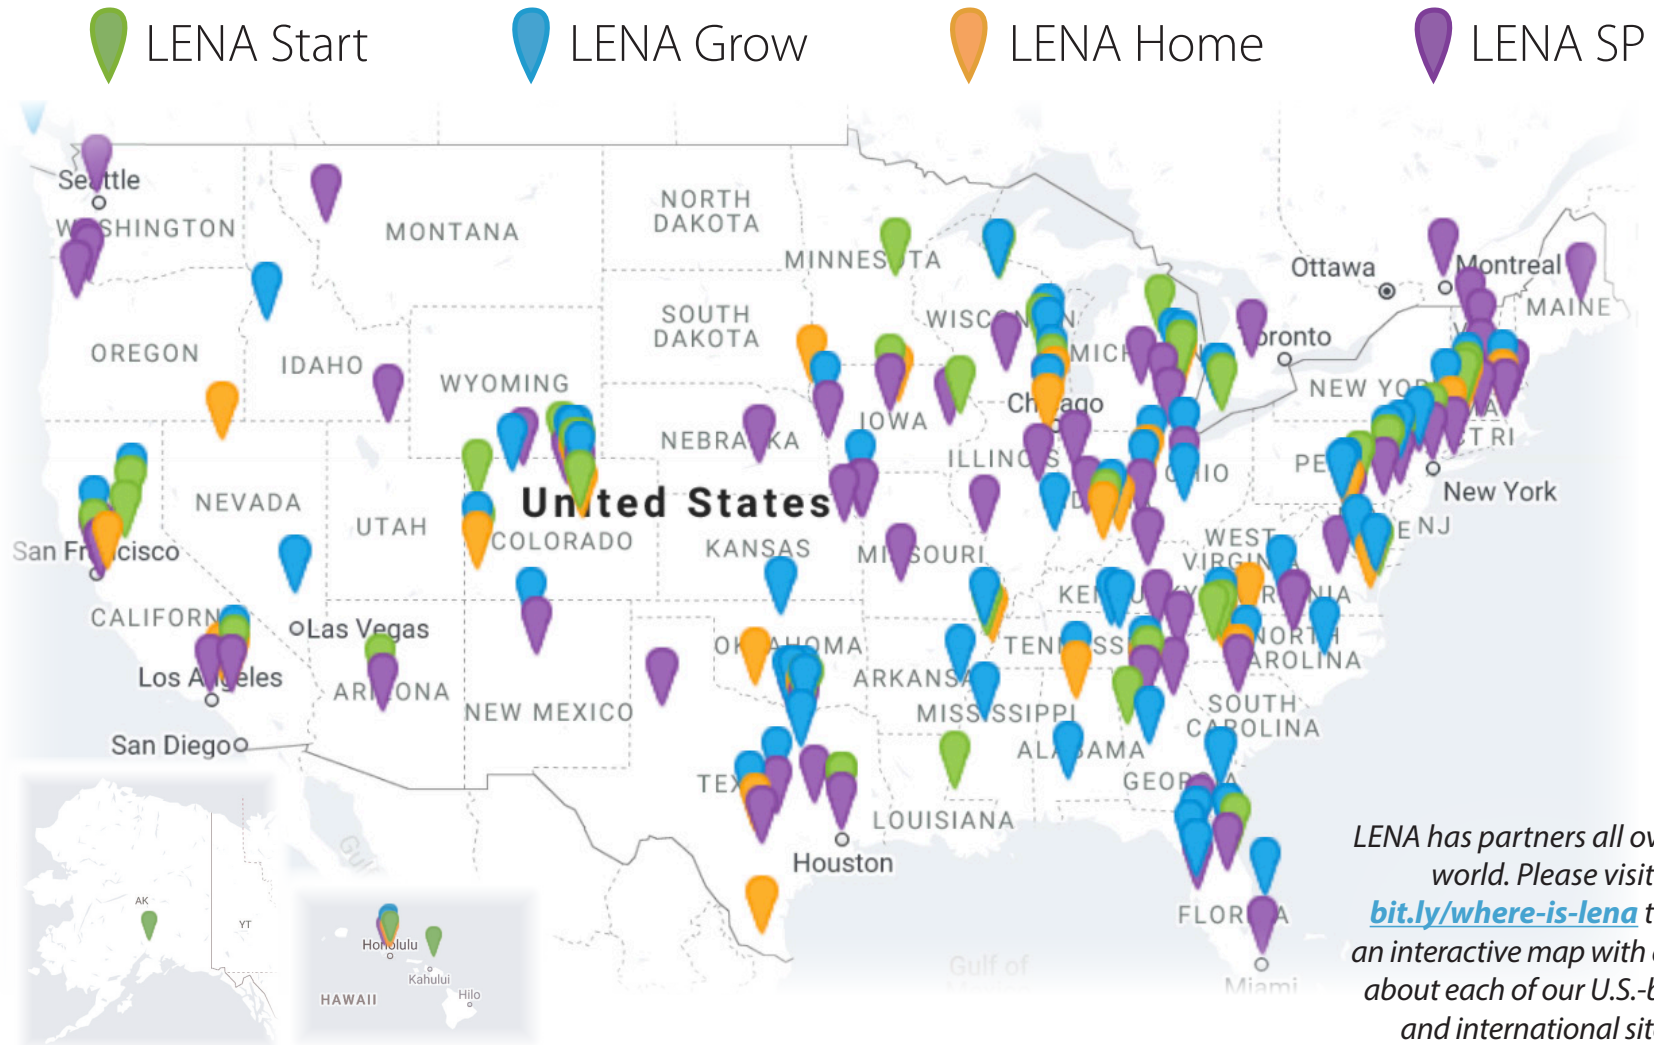

Programs designed to scale:

Where we're working in 2020.

LENA has partners all over the world. Please visit bit.ly/where-is-lena to see an interactive map with details about each of our U.S.-based and international sites.

LENA | 5525 Central Avenue | Suite 100 | Boulder, CO 80301-2820
303-441-9085 | info@lena.org
www.LENA.org

v.20210916